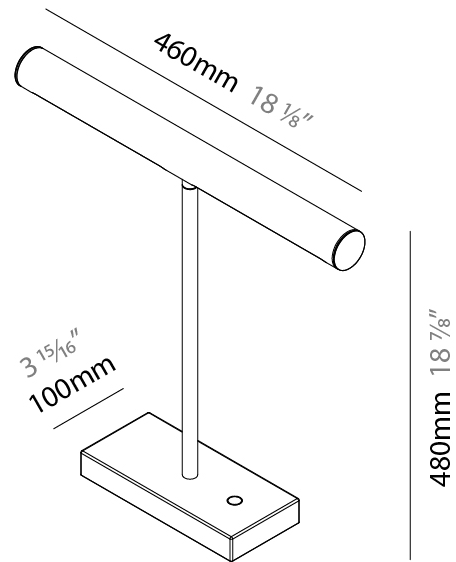

PROJECT	
TYPE	
SPECIFIER	
QUANTITY	
DATE	

ELLE PORTABLE

D204004-

base number Finish
Options

1. To build a product code in our configurator select the specify button on the base model # product page
2. To build a manual product code on this datasheet choose from the options listed below in blue font and add the suffix to the base model #

GENERAL

Series: Elle
Brand: Zaneen
Division: Design
Mounting Type: Portable
Mounting Location: Table
Subcategory: Task

PHYSICAL

Shape: Cylinder
Length (mm): 460
Length (in): 18 7/8
Width (mm): 100
Width (in): 3 15/16
Height (mm): 480
Height (in): 18 7/8
Light Distribution: Direct
Diffuser: Acrylic Bi-Satin
Fixture Finish: MBK / MWH / MCB
Fixture Material: Aluminum

ELECTRICAL

Lamp Type: LED
Input Wattage (W): 6
Dimming: Touch Dimming
Driver Included: Yes
Driver Location: Inline Transformer Plug
Driver Class: Class 2
Input Voltage (V): 120 - 277
Output Voltage (V): 24

LED

Color Temperature (°K): 3000
CRI: >90 CRI
Lamp Life (hrs): 50000

OPTICAL

RATINGS AND CERTIFICATIONS

Certified By: Certified for North American Standards
IP rating: IP20