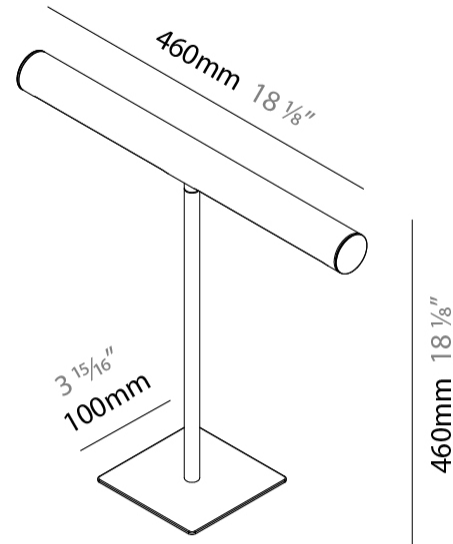

ELLE PORTABLE

D204005-

base number Finish
Options

1. To build a product code in our configurator select the specify button on the base model # product page
2. To build a manual product code on this datasheet choose from the options listed below in blue font and add the suffix to the base model #

GENERAL

Series: Elle
Brand: Zaneen
Division: Design
Mounting Type: Portable
Mounting Location: Table
Subcategory: Task

PHYSICAL

Shape: Cylinder
Length (mm): 460
Length (in): 18 1/8
Width (mm): 100
Width (in): 3 15/16
Height (mm): 460
Height (in): 18 1/8
Light Distribution: Direct
Diffuser: Acrylic Bi-Satin
Fixture Finish: MBK / MWH / MCB
Fixture Material: Aluminum

ELECTRICAL

Lamp Type: LED
Input Wattage (W): 6
Dimming: Touch Dimming
Driver Included: Yes
Driver Location: Inline Transformer Plug
Driver Class: Class 2
Input Voltage (V): 120 - 277
Output Voltage (V): 24

LED

Color Temperature (°K): 3000
CRI: >90 CRI
Lamp Life (hrs): 50000

OPTICAL

RATINGS AND CERTIFICATIONS

Certified By: Certified for North American Standards
IP rating: IP20

PROJECT _____
TYPE _____
SPECIFIER _____
QUANTITY _____
DATE _____